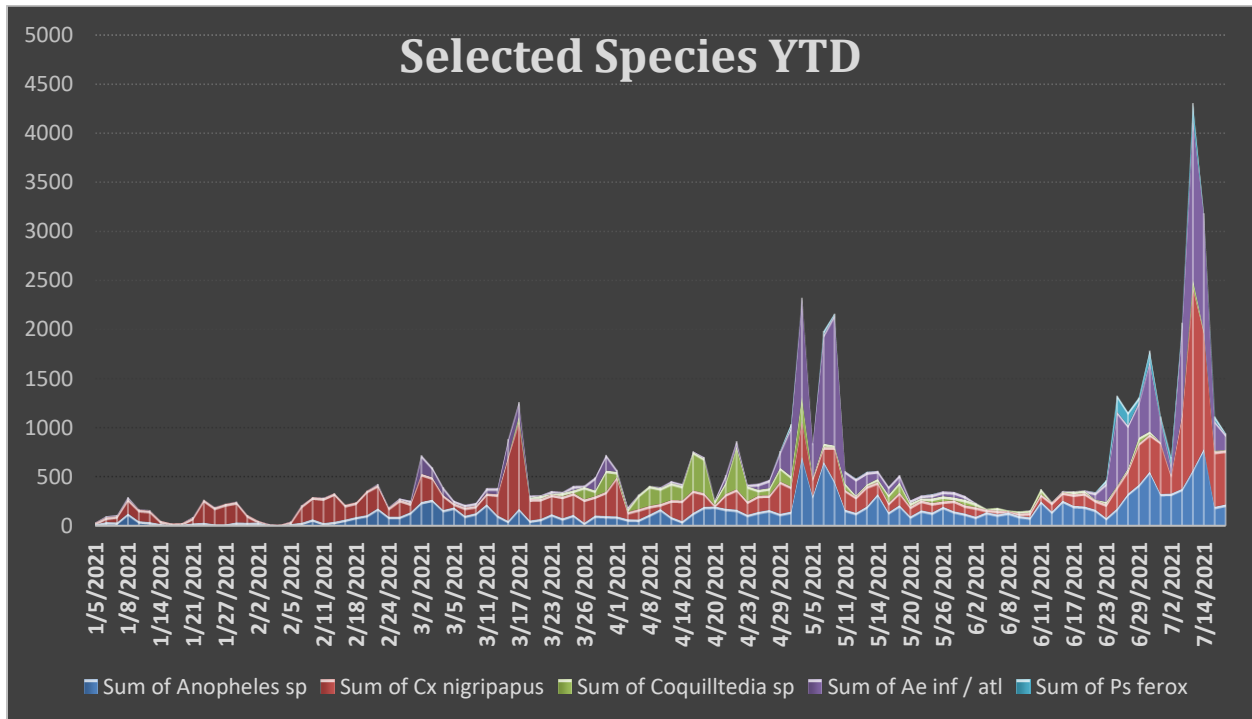

Week of 7/12/2021 Operations Update

Trap totals were the highest they have been so far this season and the highest in the past year. The bar graph below shows the total adult mosquitoes from all traps in the District for the past year (TTM).

The population of *Aedes infirmatus* was sufficiently suppressed following extensive treatments the week of 6/28/21 but returned to elevated levels in the only day of trap data (7/9/21) available after Tropical Storm Elsa had cleared the area. Mosquito populations continued to increase the week of 7/12/21 until control efforts took effect (chart below).

Zones highlighted in yellow were sprayed by truck, blocks in blue were sprayed by helicopter this week.