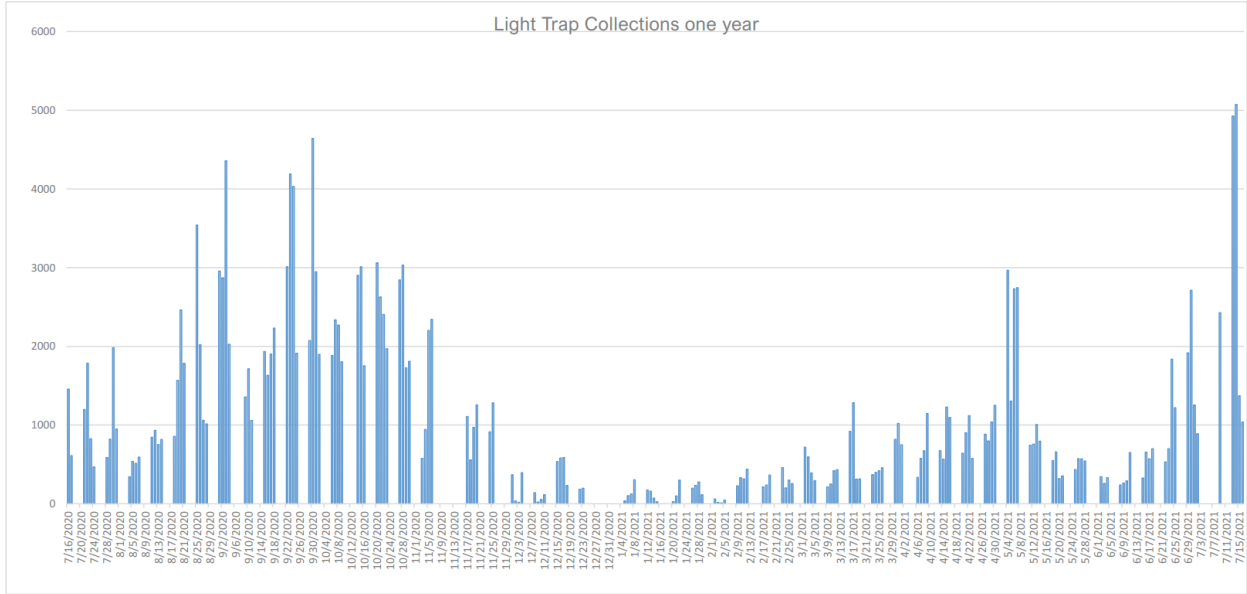

Week of 7/12/2021 Operations Update

Trap totals were the highest they have been so far this season and the highest in the past year. The bar graph below shows the total adult mosquitoes from all traps in the District for the past year (TTM).

The population of *Aedes infirmatus* was sufficiently suppressed following extensive treatments the week of 6/28/21 but returned to elevated levels in the only day of trap data (7/9/21) available after Tropical Storm Elsa had cleared the area. Mosquito populations continued to increase the week of 7/12/21 until control efforts took effect (chart below).

Zones highlighted in yellow were sprayed by truck, blocks in blue were sprayed by helicopter this week.