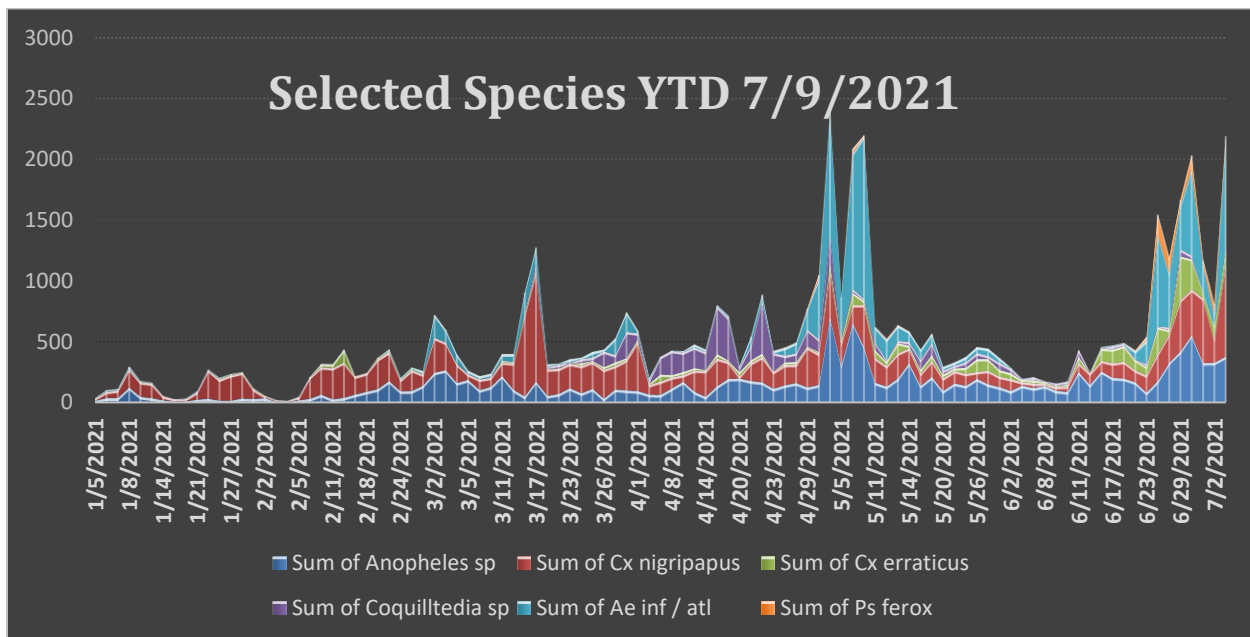

Week of 7/5/2021 Operations Update

This week T.S. Elsa passed by without impacting the area. The bar graph below shows the total adult mosquitoes from all traps in the District for the past year (TTM).

The population of *Aedes infirmatus* returned to elevated levels in the only day of trap data available after Tropical Storm Elsa had cleared the area (chart below).

Zones highlighted in yellow were sprayed by truck this week.