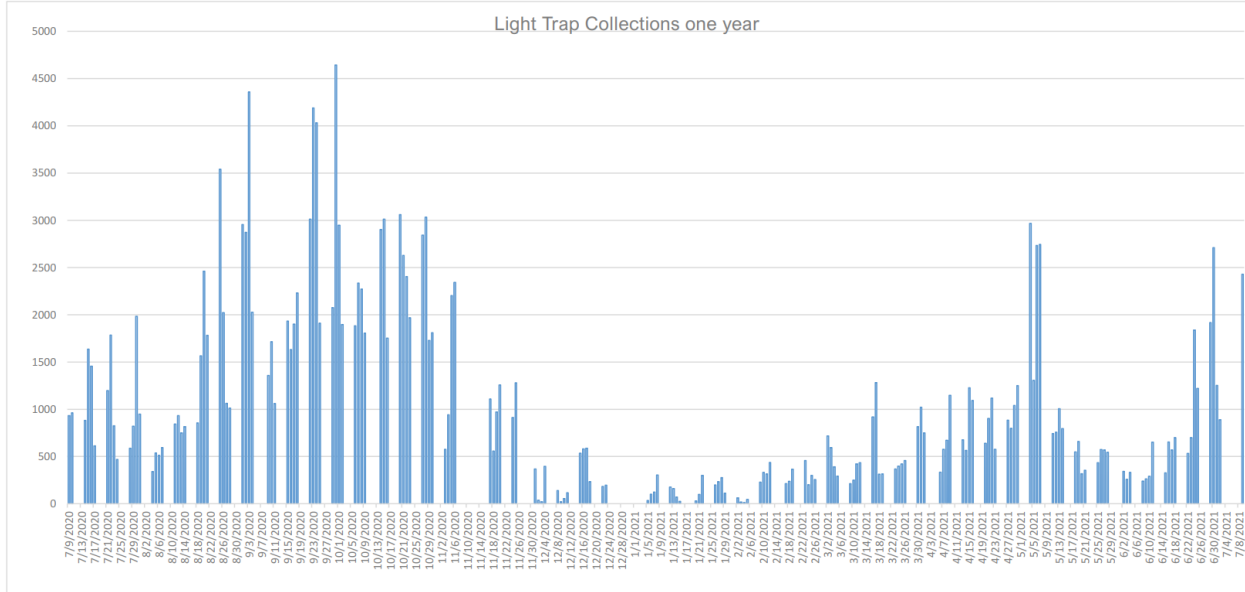

Week of 7/5/2021 Operations Update

This week T.S. Elsa passed by without impacting the area. The bar graph below shows the total adult mosquitoes from all traps in the District for the past year (TTM).

The population of *Aedes infirmatus* returned to elevated levels in the only day of trap data available after Tropical Storm Elsa had cleared the area (chart below).

Zones highlighted in yellow were sprayed by truck this week.