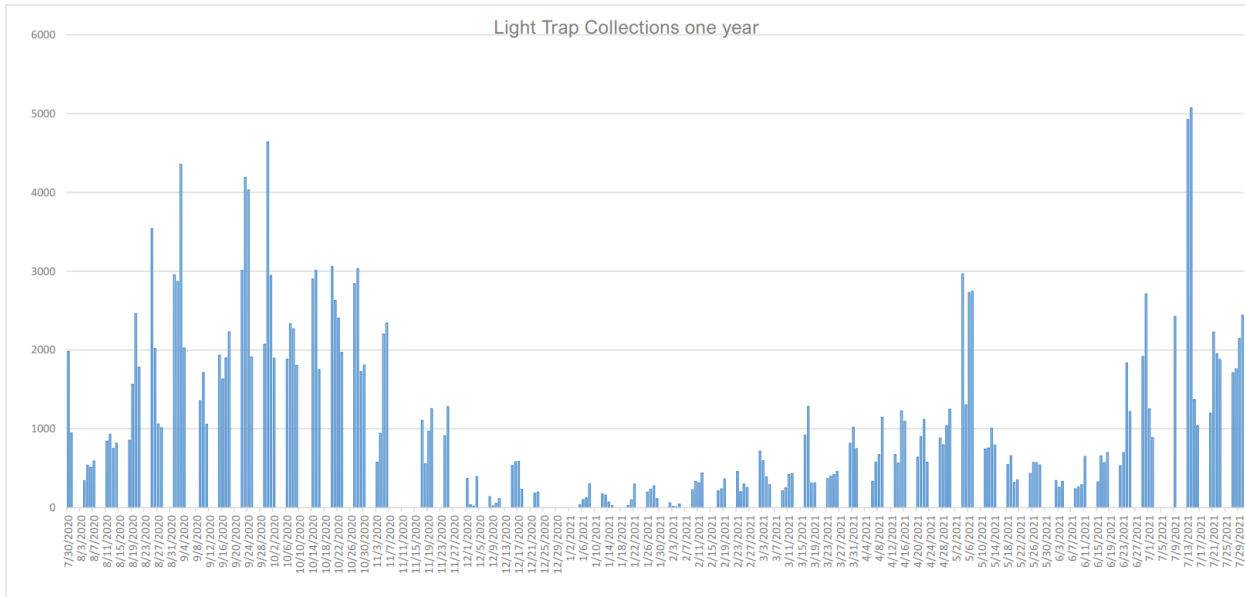

## Week of 7/26/2021 Operations Update

The mosquito population was wide-spread but moderate overall this week. The bar graph below shows the total adult mosquitoes from all traps in the District for the past year (TTM).

Zones highlighted in yellow were sprayed by truck this week.